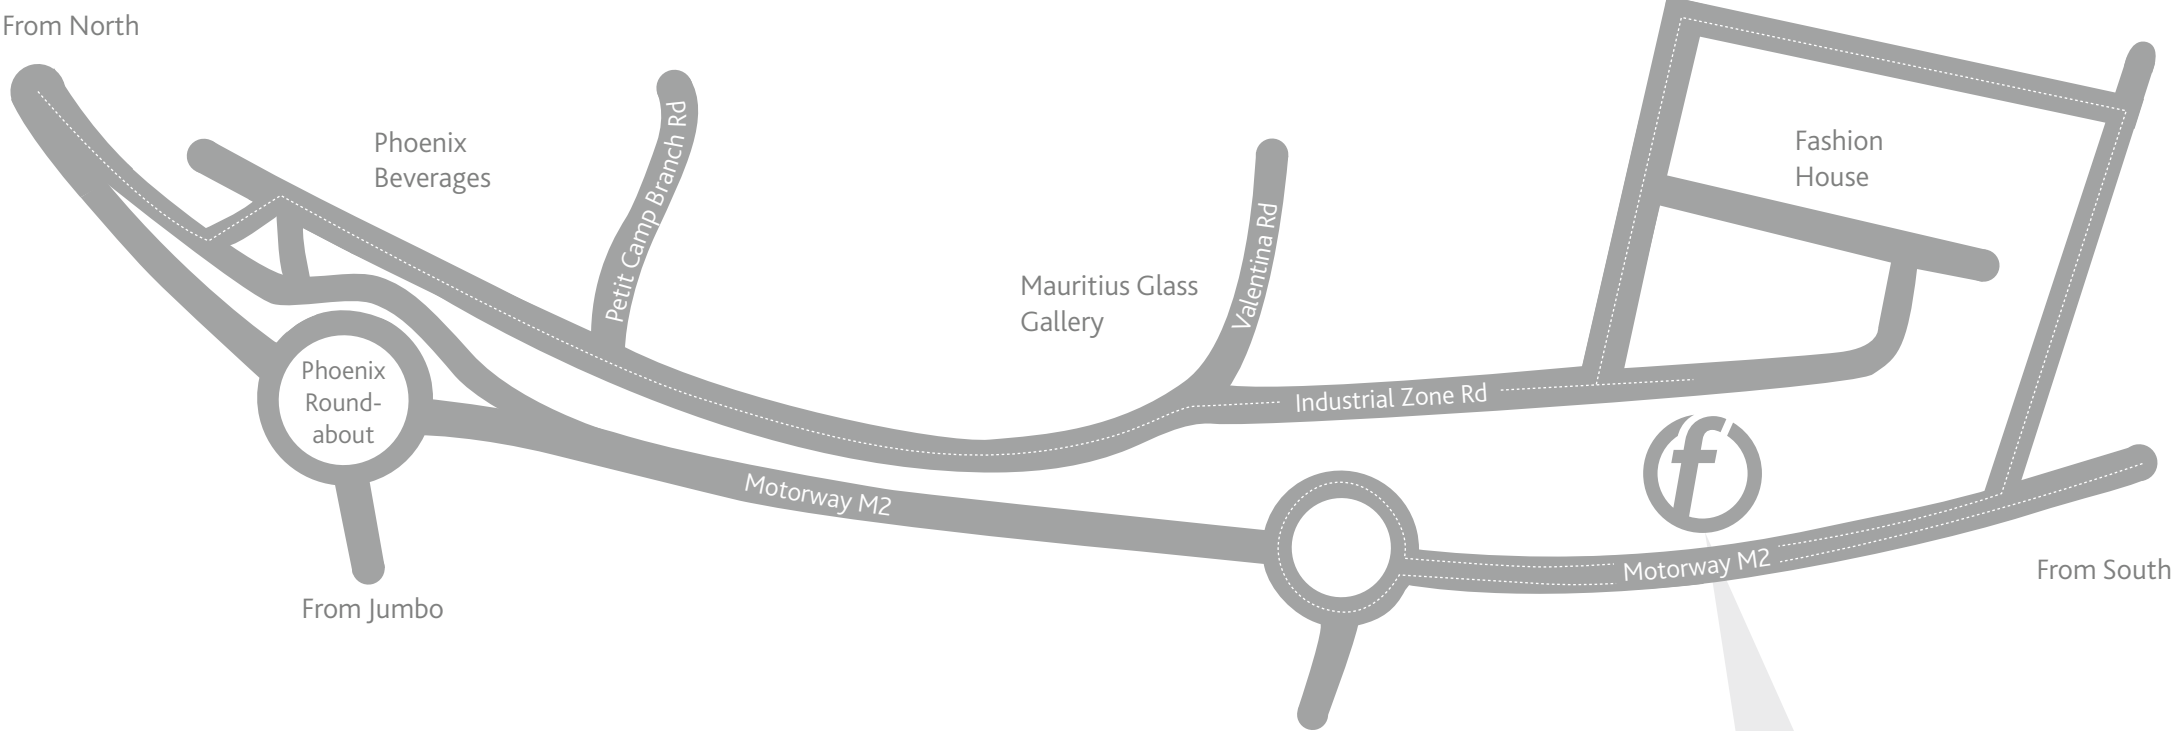

Location Plan for FRCI Office

frci

-  *nuclei*
-  *isys*
-  *insight*
-  *eservices*
-  *maurisoft*

1st Floor, Le Hub, Industrial Zone, Phoenix
 Phone: (230) 601 2828 Fax: (230) 601 2830